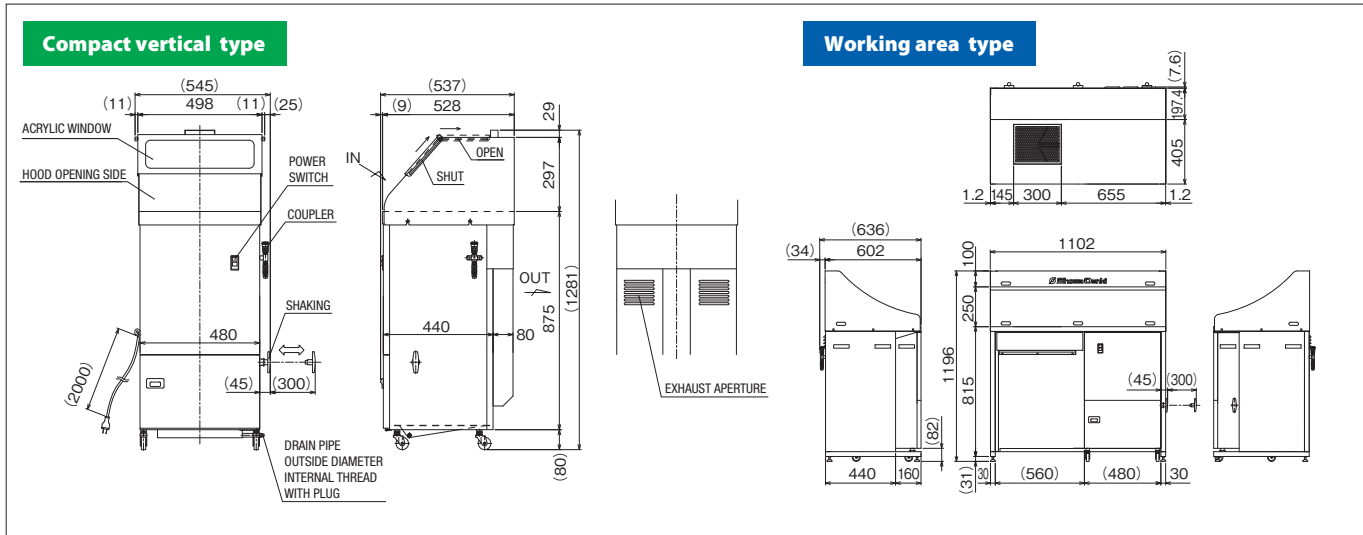

Table working height: 950 mm

NEW Working area type

Table working height: 815 mm

*SIGNET's tools are not included.

*Contact us about explosion proof models.

*Not included chair in the model

Dimensional Outlines

Specifications

Model	Motor (kW-P)	Voltage, Phase (V)	Frequency (Hz)	Volume (m ³ /min)	Wind velocity (m/s)	Filtration area (m ²)	Dust collection box capacity (L)	Noise Front 1.0 mdB (A)	Approx. Weight (kg)
Vertical WRM-H04S	0.4-2	100 · Single	50/60	5.0	1.2	1.5	6.9	65 (reference value)	65
Desk WRM-H04S-D		100 · Single		7.5	4.4 (*1)			68.5 (*1)	Desk part:66 Dust collector part:51