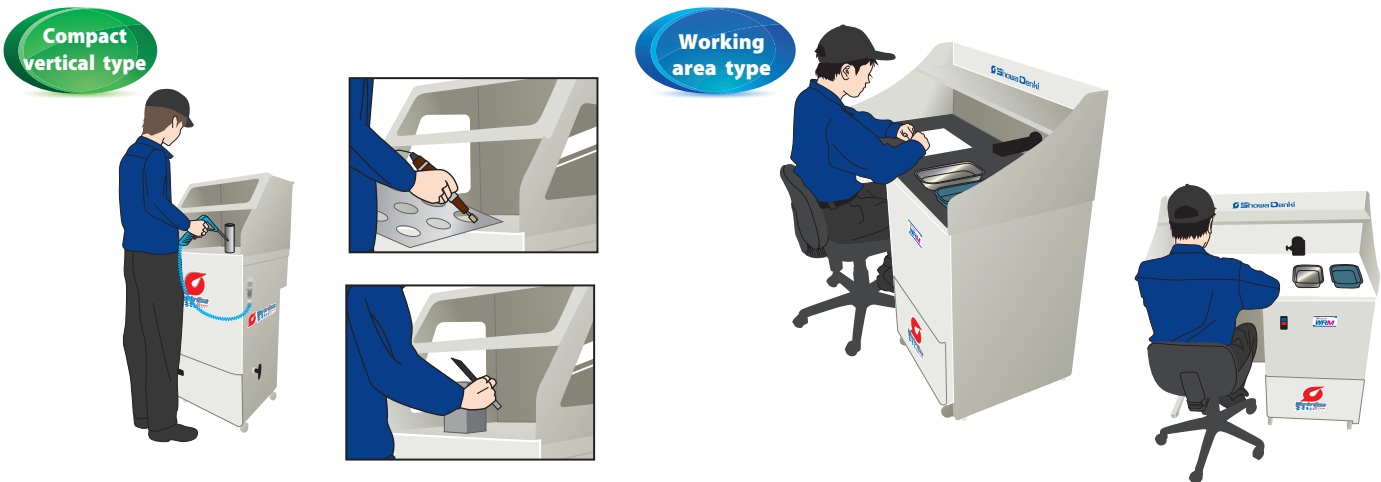

Usage Examples

Air blowing, Hand tools, processing and Polishing, etc...

SHOWA DENKI CO., LTD.

Overseas Sales Dept.
1-25 Shinden Kita-machi, Daito-city, Osaka, Japan 574-0052
Tel: +81-72-871-1511 Fax: +81-72-870-7243
E-mail: web-info@showadenki.co.jp

SHOWA DENKI (KOREA) CO., LTD.

A-710 Cheonan Mirae Ace High Tech City, 10, Baekseokgongdan 1-ro, Seobuk-gu, Cheonan-si, Chungcheongnam-do, Korea
TEL: +8241-906-5710 FAX: +8241-906-5720
E-mail: skr@showadenki.co.jp

SHOWA DENKI (THAILAND) CO., LTD.

No1/46 Soi2 Grande De Ville, Soi Supapong 1 (Soi Srinakarin 42), SriNakarin Road Nongbon, Pravat Bangkok, Thailand 10250
Tel: +66(2330)8798 Fax: +66(2330)8799
E-mail: wannapha@showadenki.co.jp
(Japanese, Thai, English)

SHOWA DENKI (TAIWAN) CO., LTD.

No.82, Liaoyang 4th Street, Beitun Dist., Taichung City, Taiwan
TEL: +886-4-2241-3005 FAX: +886-4-2241-3006
E-mail: stw@showadenki.co.jp